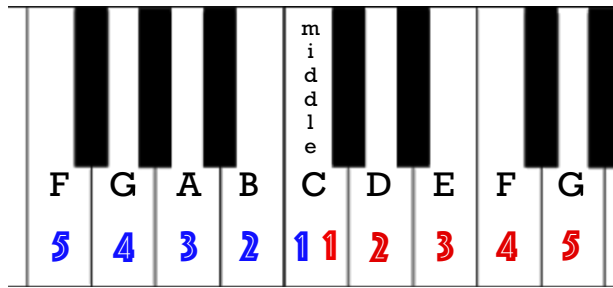

**BLUE FINGER NUMBERS  
MEANS LEFT HAND!**

**RED FINGER NUMBERS  
MEANS RIGHT HAND!**

# Happy Birthday To You!

Patty & Mildred Hill  
arr. by Mike Vaughan

Chords: C, D, C

Hap - py birth - day to you, Hap - py birth - day to you, Hap - py  
G G A G B G G A G G G

Chords: G, E, C, F, F, E, C, D, C