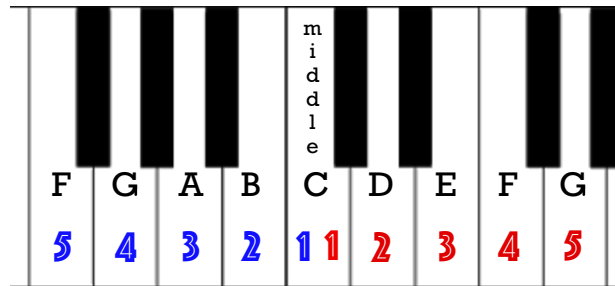

**BLUE FINGER NUMBERS
MEANS LEFT HAND!**

**RED FINGER NUMBERS
MEANS RIGHT HAND!**

Love Me Tender - Elvis Presley

arranged by Mike Vaughan

REPEAT!