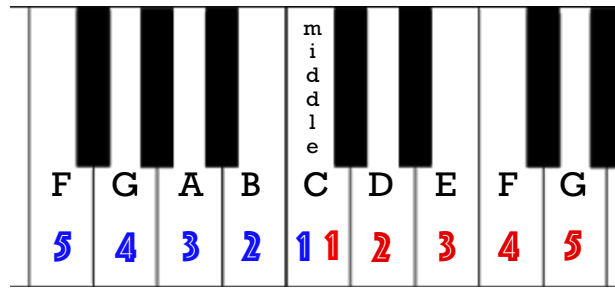

**BLUE FINGER NUMBERS
MEANS LEFT HAND!**

**RED FINGER NUMBERS
MEANS RIGHT HAND!**

Twinkle Twinkle Little Star

arr. by Mike Vaughan

D D E E D

Twin - kle, twin - kle lit - tle star, how I won - der what you are,

G G C C B B A A G

D D C C D D C C

Up a - bove the world so high, like a dia - mond in the sky,

B B A B B A

D D E E D

Twin - kle, twin - kle lit - tle star, how I won - der what you are.

G G C C B B A A G